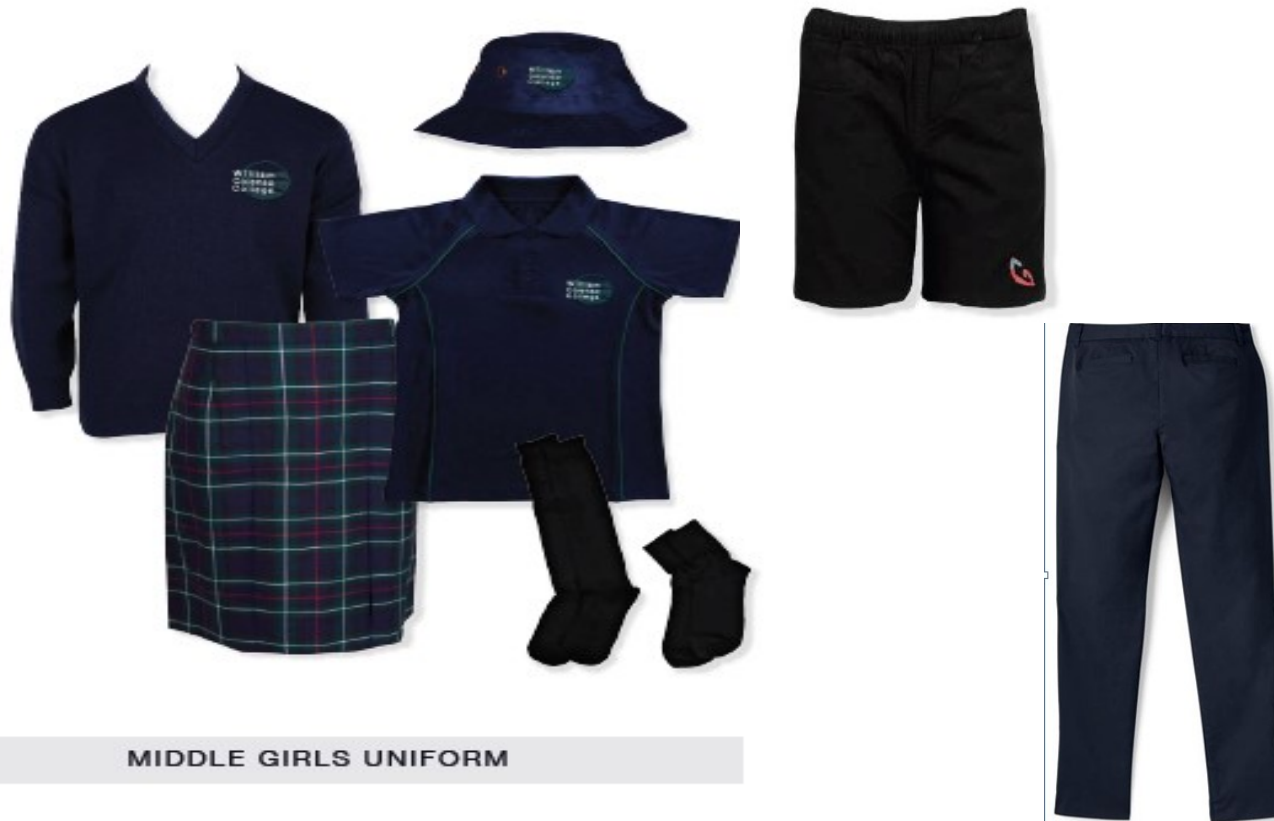

# BOYS UNIFORM (YEARS 7-9)

WCC Grey Cap and Jackets can be purchased through the school office:  
Cap - \$25.00 & Jacket - \$103.50

- Blue Logo School Jersey      Blue Logo School Shirt      Black Logo School Shorts
  - Black School Socks with Green Stripe or black plain socks
- Shoes:** Black Sandals with a Back Strap or Black Shoes *refer to footwear page*. Socks are not to be worn with sandals.
- Options:** Long Black Business Trousers, School Logo Cap, School Logo Bucket Hat, Plain Black Scarf, School Logo Jacket or dark coloured jacket, Plain black or navy blue long sleeved under garment can be worn under the middle school uniform blue tops.
- PE Uniform: Either a plain coloured t-shirt or singlet, option of black shorts, leggings, bike shorts (must be black)

# GIRLS UNIFORM (YEARS 7-9)

MIDDLE GIRLS UNIFORM

WCC Grey Cap and Jackets can be purchased through the school office:  
Cap - \$25.00, Jacket - \$103.50

- Blue Logo School Jersey    Blue Logo School Shirt    Tartan School Skirt or Black Logo School Shorts
  - Plain Black Ankle Socks/Opaque Black Stockings
- Shoes:** Black Sandals with a Back Strap or Black Shoes *refer to footwear page*. Socks are not to be worn with sandals.
- Options:** Long Black Business Trousers, School Logo Cap, School Logo Bucket Hat, Plain Black Scarf, School Logo Jacket or dark coloured jacket, plain black or navy blue long sleeved under garment can be worn under the middle school uniform blue tops.
- PE Uniform: Either a plain coloured t-shirt or singlet, option of black shorts, leggings, bike shorts (must be black)